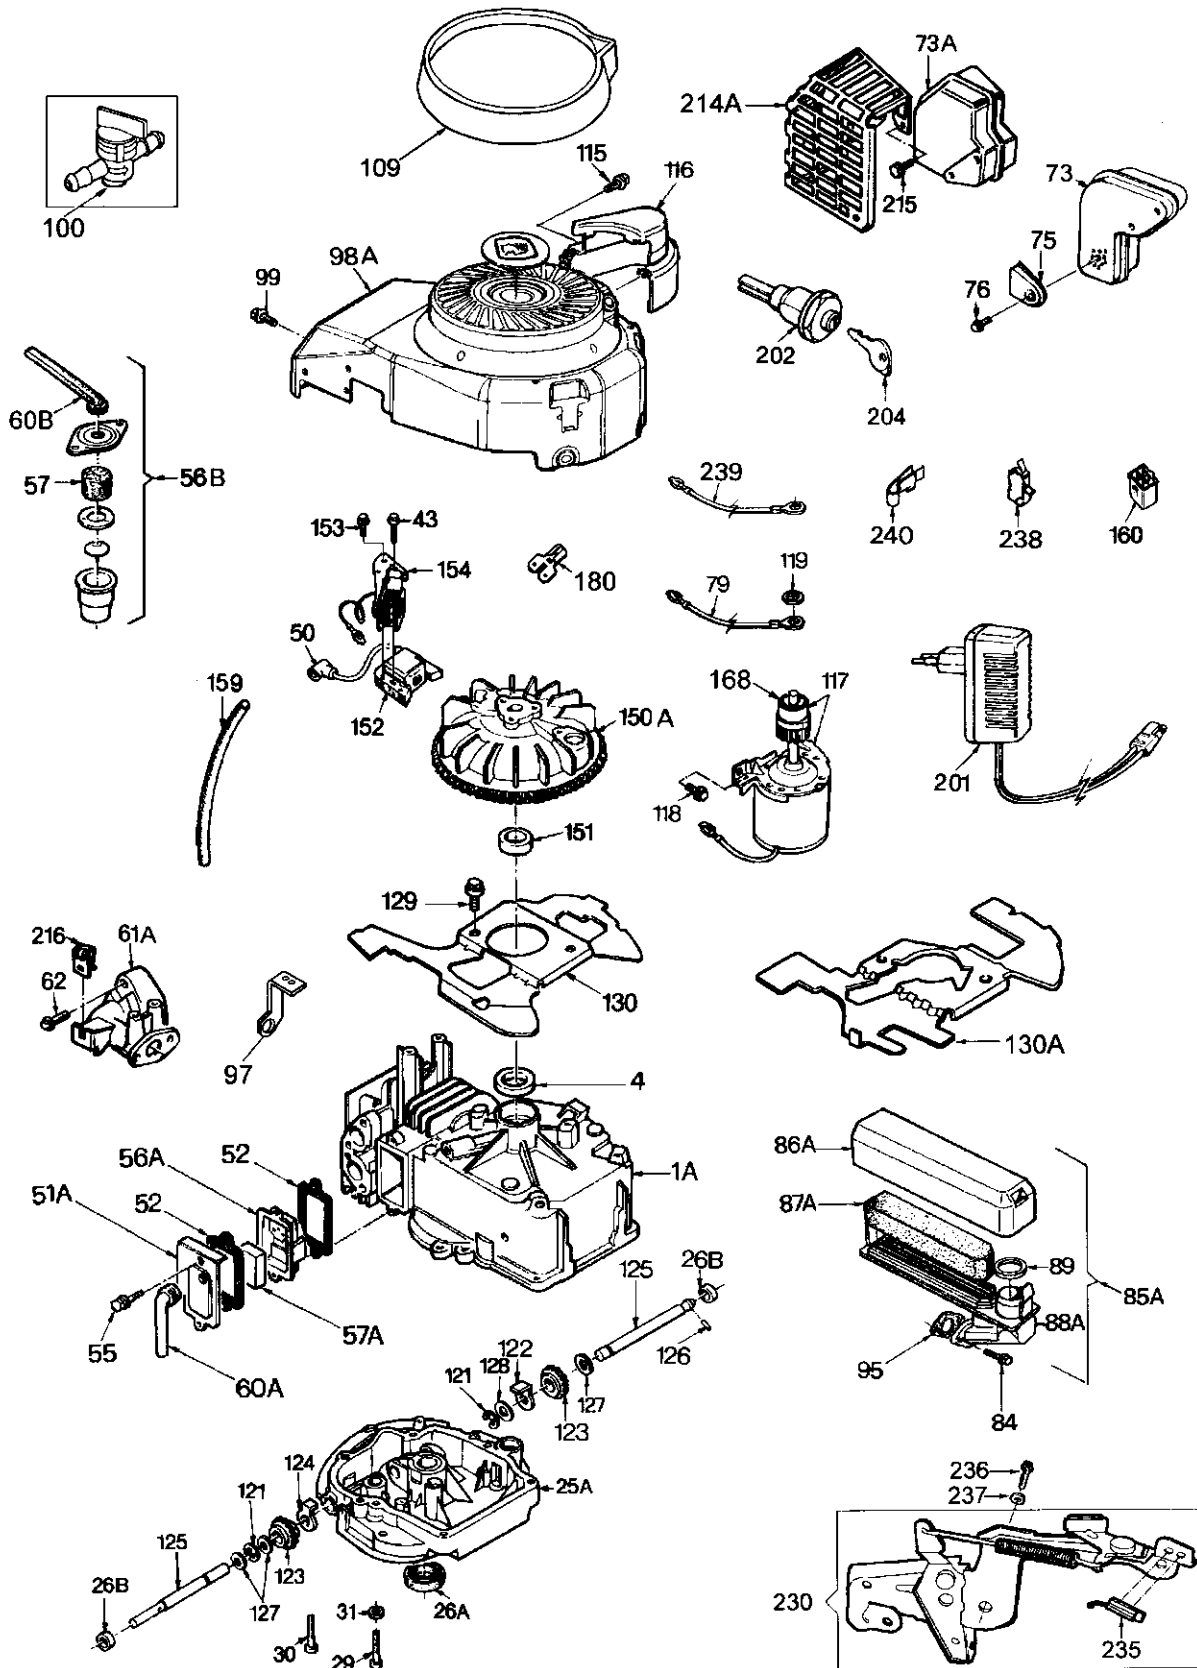

Tecumseh products made in Italy by

TECUMSEH EUROPA S.p.A.