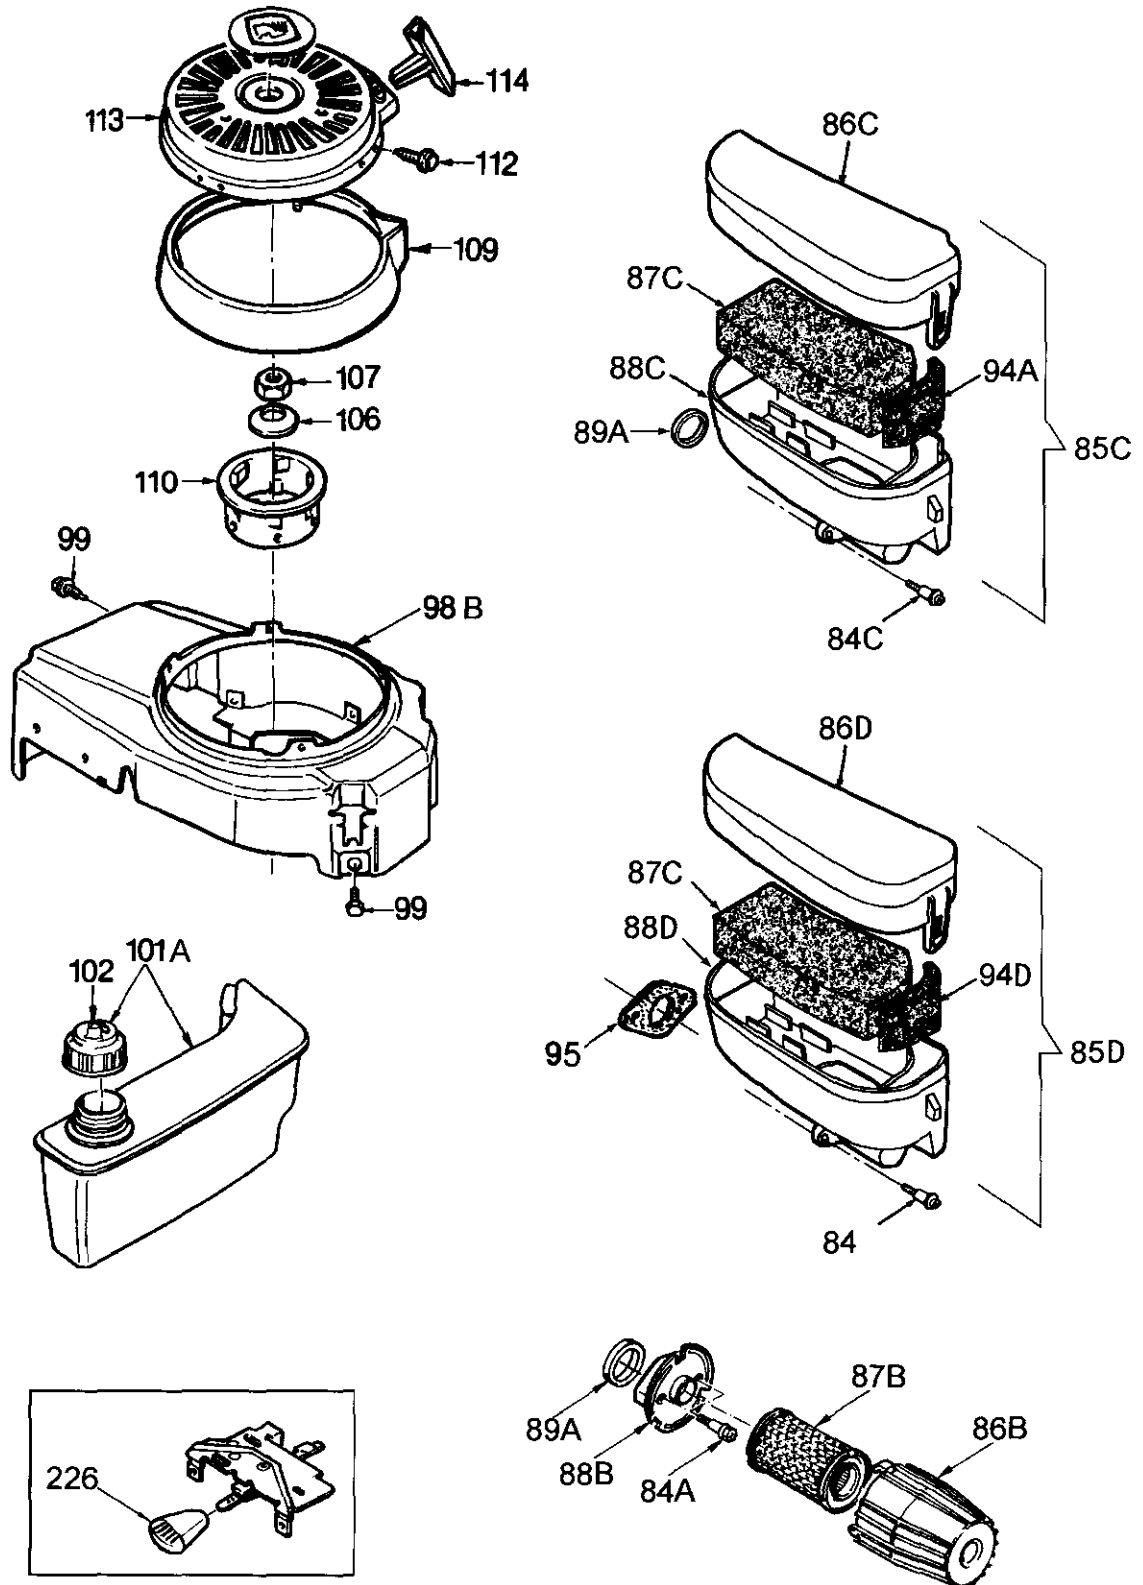

Ref.No.	Part No.	Part Name
1	16010042	Cylinder Assy. (Inc.-2,4)(71.40 mm Bore) E-57000 ,004,005,020,101,117,120
1	16010050	Cylinder Assy. (Inc.-2,4)(66.60 mm Bore) E-47000 ,002C,005,010,080,101,216
1	16010051	Cylinder Assy. (Inc.-2,4)(63.50 mm Bore) E-37000 ,001,002,005,006,020,070,101,102,104,114,116,120,200,202,207,238,302,338
1	16010052	Cylinder Assy. (Inc.-2,4)(66.60 mm Bore) E-47001G ,002G,002H,302G,501
1	16010055	Cylinder Assy. (Inc.-2,4)(66.60 mm Bore) E-47000A ,001B,002B,004B,006A,070A,101A,121C,129B,400A,504A,602A,604B
1	16010056	Cylinder Assy. (Inc.-2,4)(71,00 mm Bore) E-57000A ,000B,000C,004A,005B,020A,089A,101A,101B,104A,106A,106B,111A,117A,120A,130A,400,405,501,506
1	16010057	Cylinder Assy. (Inc.-2,4)(63.50 mm Bore) E-34902B E-37400 ,414,414H,504,602,607
1	16010059	Cylinder Assy. (Inc.-2,4)(63.50 mm Bore) E-37142H
1	16010060	Cylinder Assy. (Inc.-2,4)(63.50 mm Bore) E-37000E ,001E,005E,006E,015C,015E,016H,101E,102E,102K,102L,103K,104E,105K,112K,113K,117F,122K,152K,152L,153K,153L,154K,154L,158L,164L,182L,212K,216K,242K,244L,254L,282L,300E,305,306E,322K,323K,324K,328K,334K,350E,400C,400E,401,401E,403K,404,411E,414E,416,416H,421H,511K,530K,537K,538K,547K,602E
1	16010061	Cylinder Assy. (Inc.-2,4)(66.60 mm Bore) E-47000E ,001F,002E,002F,005E,006E,101E,101F,103F,108H,300,304,306,401E,520
1	16010071	Cylinder Assy. (Inc.-2,4)(71,00 mm Bore) E-57000D ,005E,030D,042D,101E,106E,130E,389E,401E,406E,411E,414E,417E,489E,501E,517E
1	16010074	Cylinder Assy. (Inc.-2,4)(66.60 mm Bore) E-47016E ,102F,400E,400F
1	16010097	Cylinder Assy. (Inc.-2,4)(63.50 mm Bore) E-37015K ,253L,358L,364L
1A	16010029	Cylinder Assy. (Inc.-2,4)(63.50 mm Bore) E-34129A E-37001B ,002A,002B,004B,121A,121B,129A,129B,170B
1A	16010053	Cylinder Assy. (Inc.-2,4)(63.50 mm Bore) E-34002B E-37501B ,504A,600A,602A,604A,604B,701B,902B
1A	16010059	Cylinder Assy. (Inc.-2,4)(63.50 mm Bore) E-37000H ,001F,001G,002D,002F,002G,002H,003H,004H,013H,014H,030F,064,100H,101F,102F,102G,102H,104H,114H,200D,223H,300H,301F,301G,301H,302F,302G,302H,303H,322F,322H,323F,323H,343F,400H,401F,401G,401H,402D,402E,402F,403H,404D,452F,470B,511F,511H,514F,521D,529D,530D,530F,702F,702G,802F,820H,821H,830H,831H
1A	16010072	Cylinder Assy. (Inc.-2,4)(66.60 mm Bore) E-47118H
1A	16010086	Cylinder Assy. (Inc.-2,4)(63.50 mm Bore) E-37233L ,236L,243L,273L,275L,285L,832K,843K
2	29410001	Dowel Pin
4	29610017 *	Oil Seal
5	16130001	Intake Valve (Inc.-9,10)(Std)

Note: Always check Master Price List for replacement part numbers.

Tecumseh products made in Italy by

TECUMSEH EUROPA S.p.A.